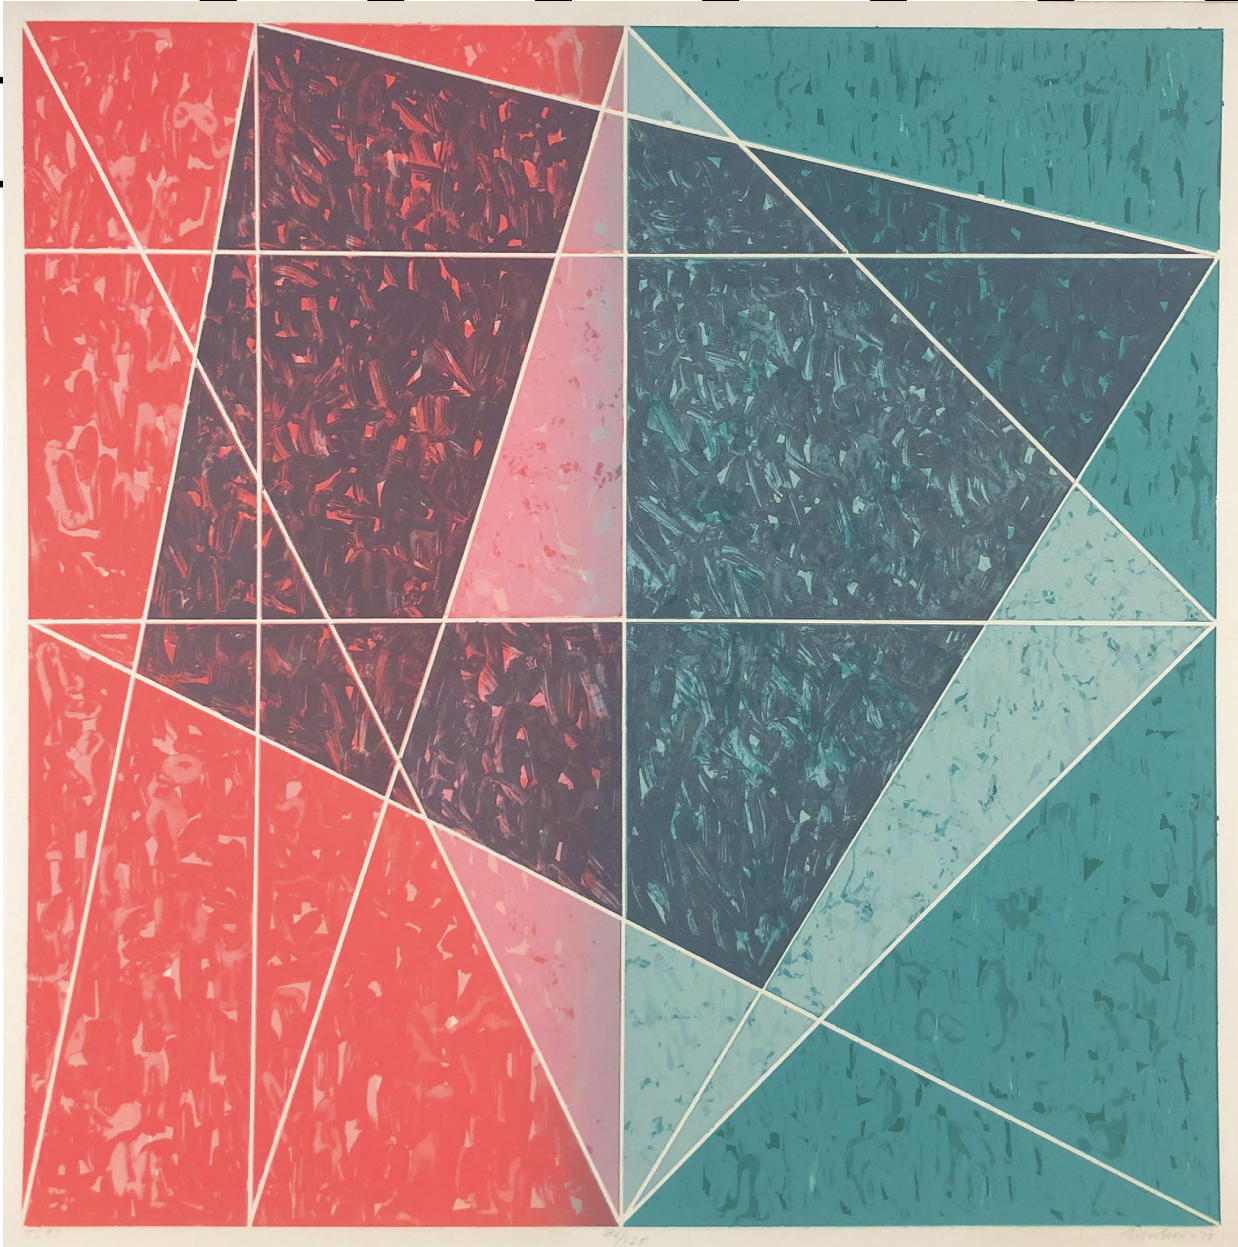

ERY

Jack Tworkov, *T.L. #7*, 1978  
Black and White Lithograph, 24 x 23 1/2 in. (61 x 59.7 cm)