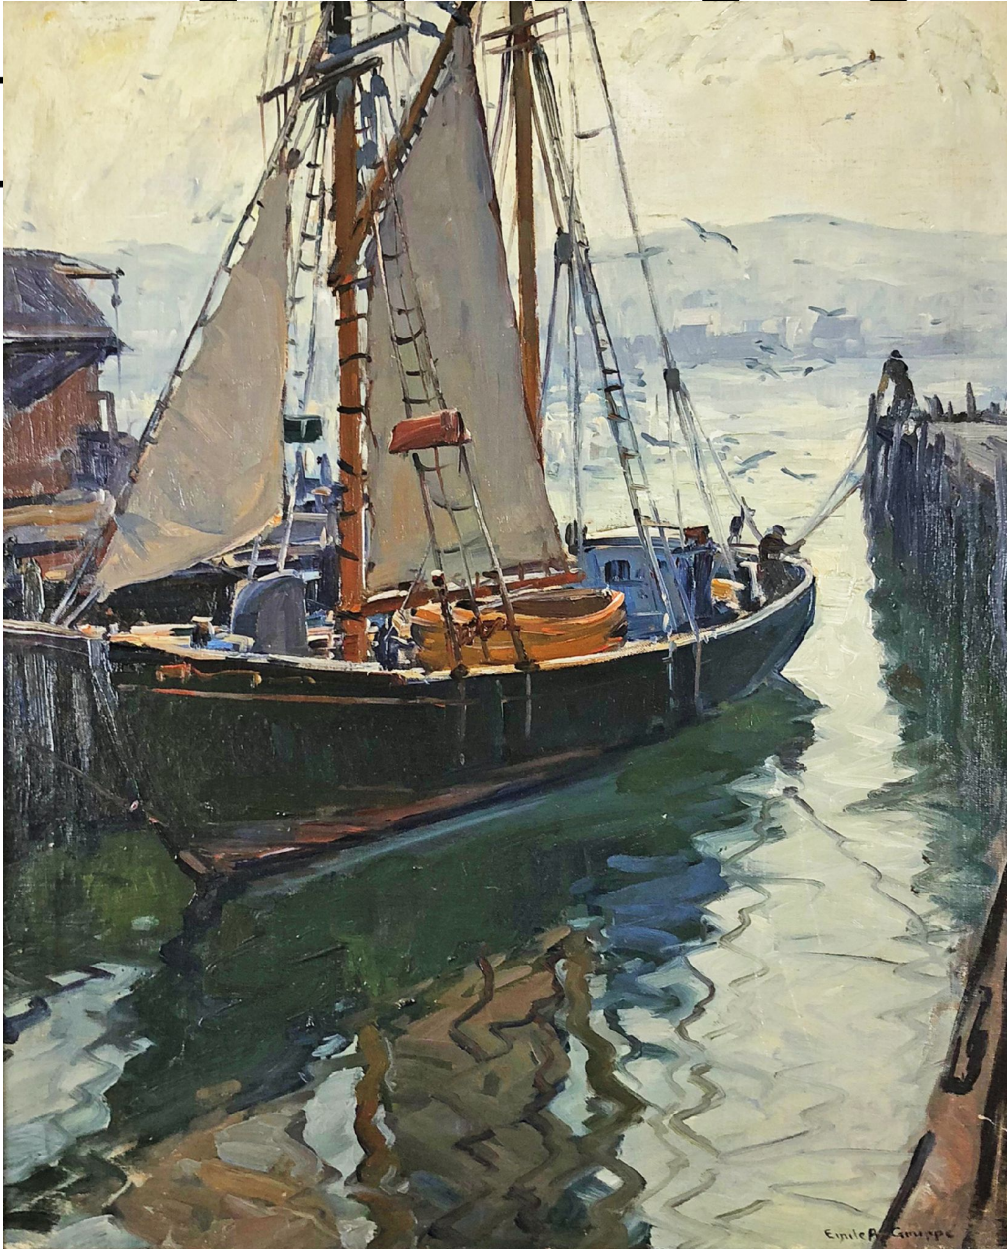

GALLERY

Emile Gruppe, *Gloucester Harbor Scene*
Oil on Canvas, 30 x 25 in. (76.2 x 63.5 cm)