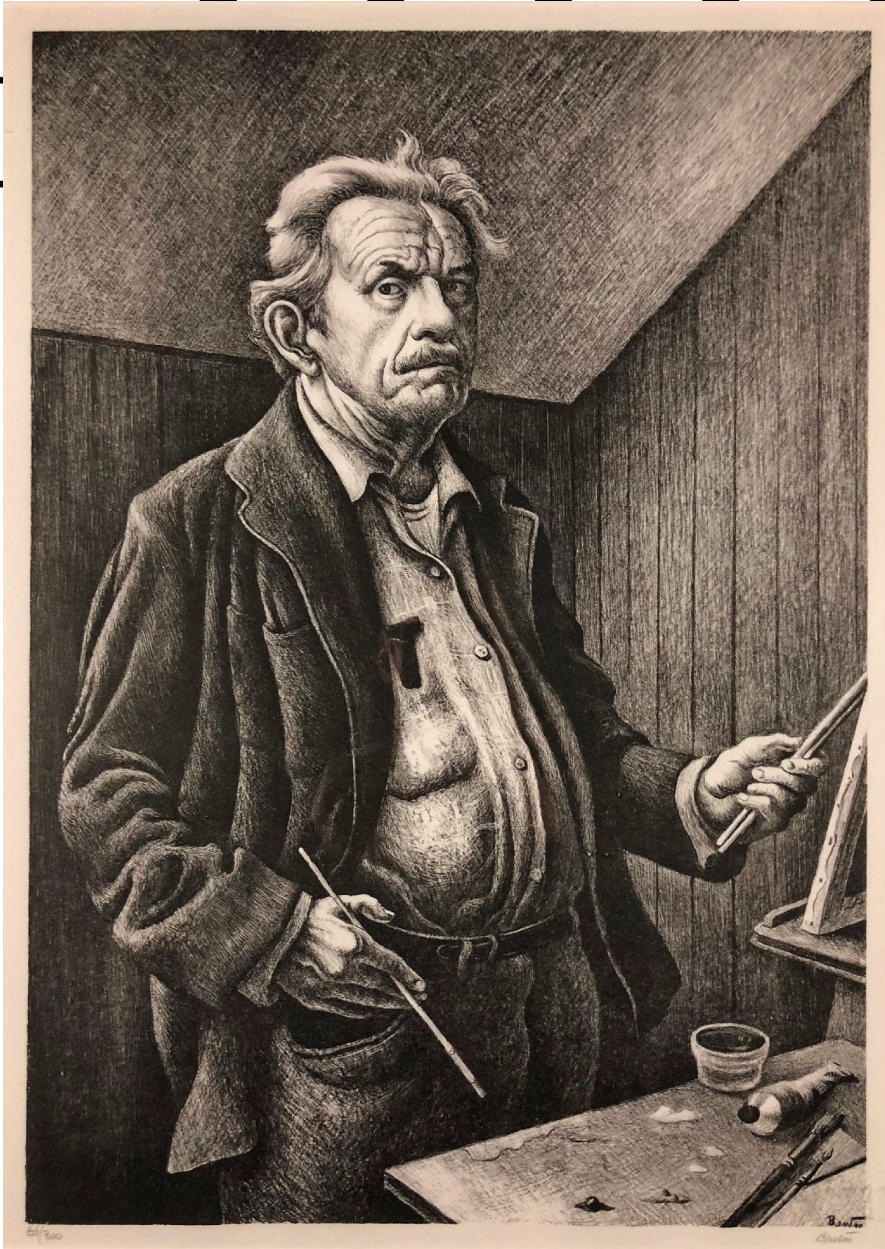

GALLERY

Art

Thomas Hart Benton, *Self Portrait*
Lithograph, 19 1/2 x 13 1/2 in. (49.5 x 34.3 cm)