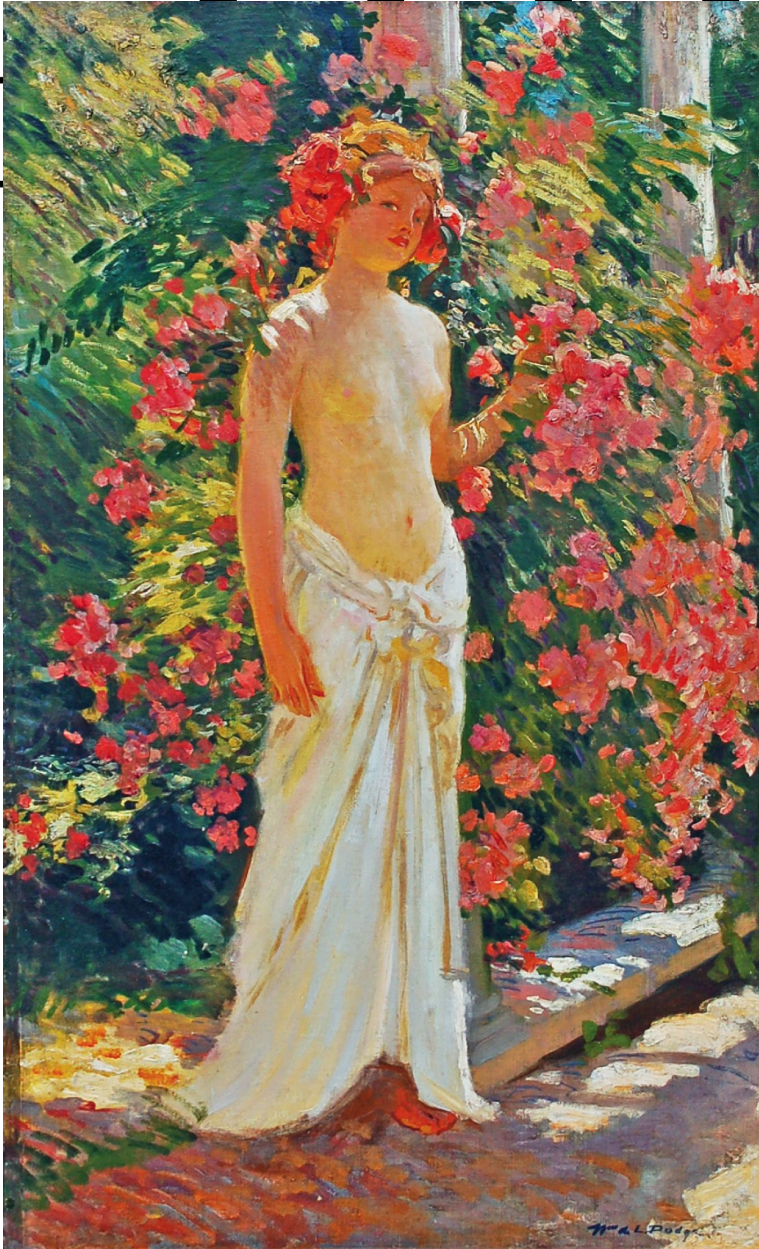

GALLERY

e Art

William De Leftwich Dodge, *Givette in Giverny*
Oil on Canvas, 39 1/2 x 24 1/2 in. (100.3 x 62.2
cm)