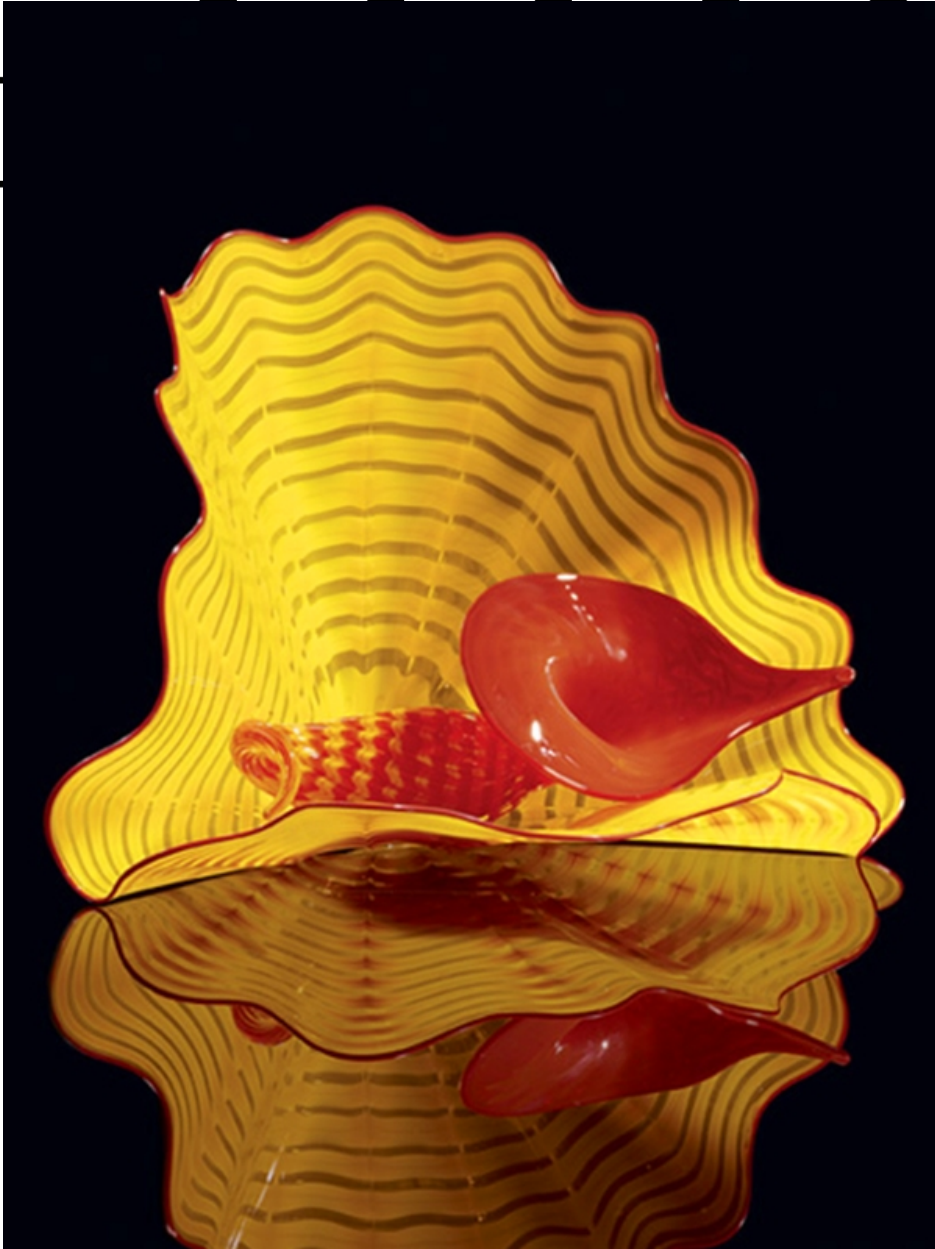

# GALLERY

Art

Dale Chihuly, *Phoenix Persian Pair*, 2008  
Hand Blown Glass, 8 x 13 x 10 in. (20.3 x 33 x 25.4 cm)