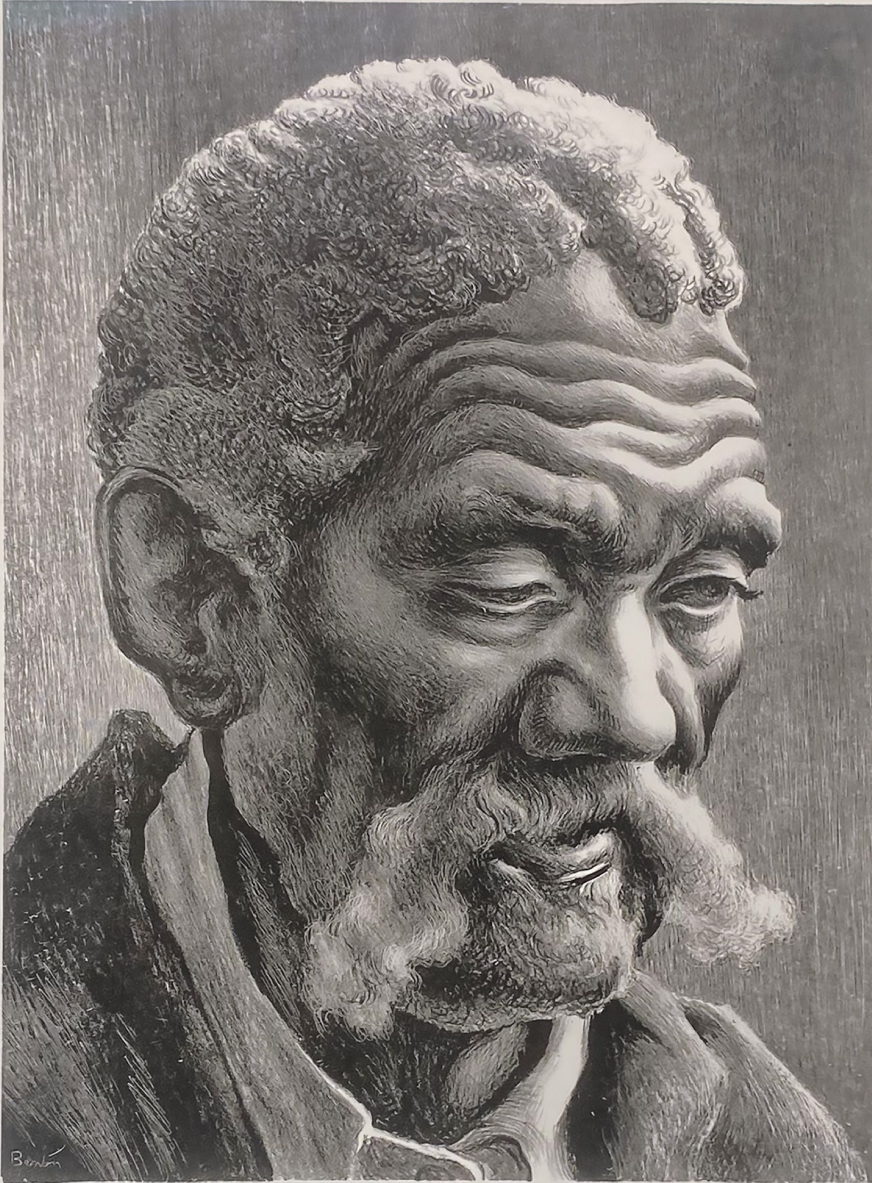

GALLERY

t

Thomas Hart Benton, *Aaron*, 1941
Lithograph, 9 7/16 x 12 7/8 in. (24 x 32.7 cm)