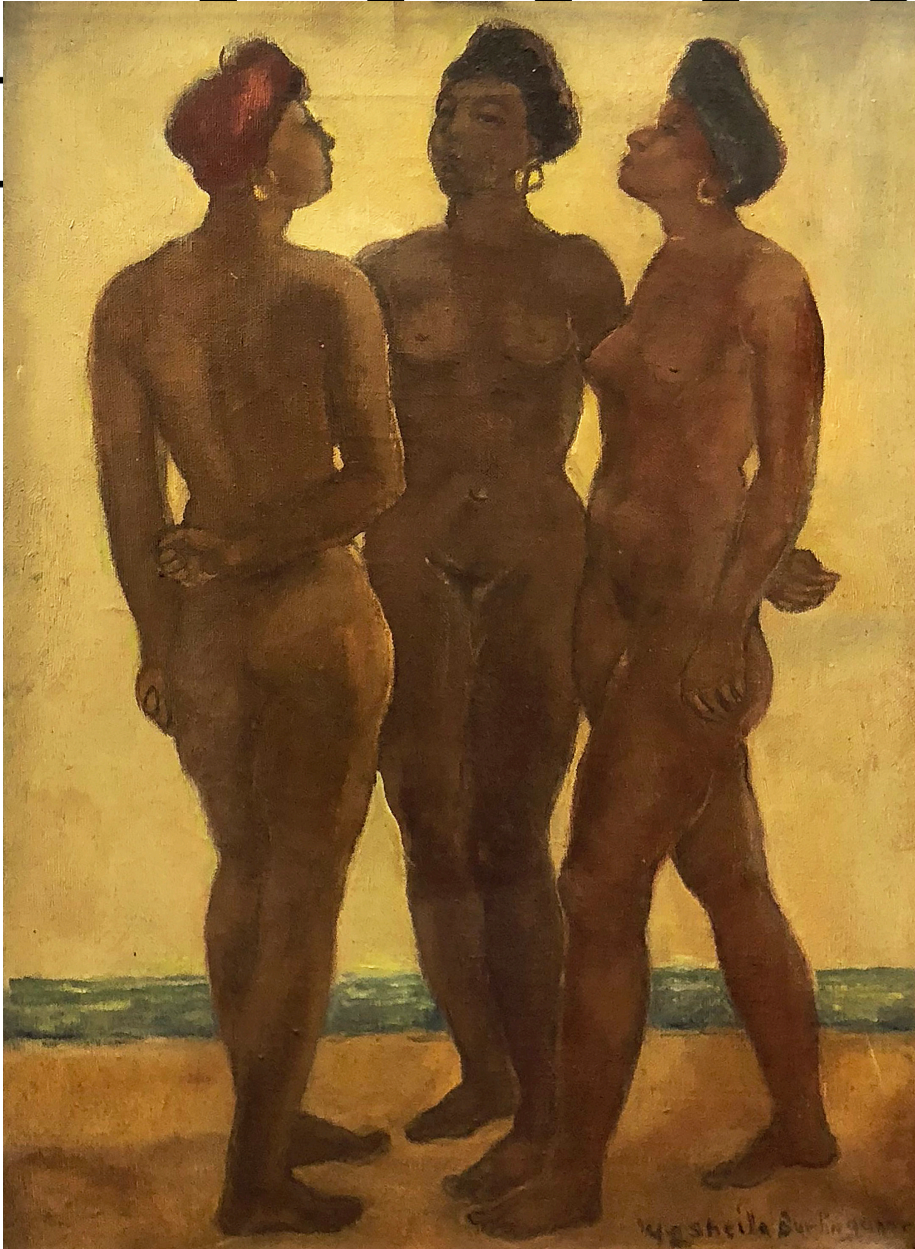

KODNER
GALLERY

Art

Sheila Burlingame, *Three Graces*
Oil on Canvas, 20 x 14 in. (50.8 x 35.6 cm)