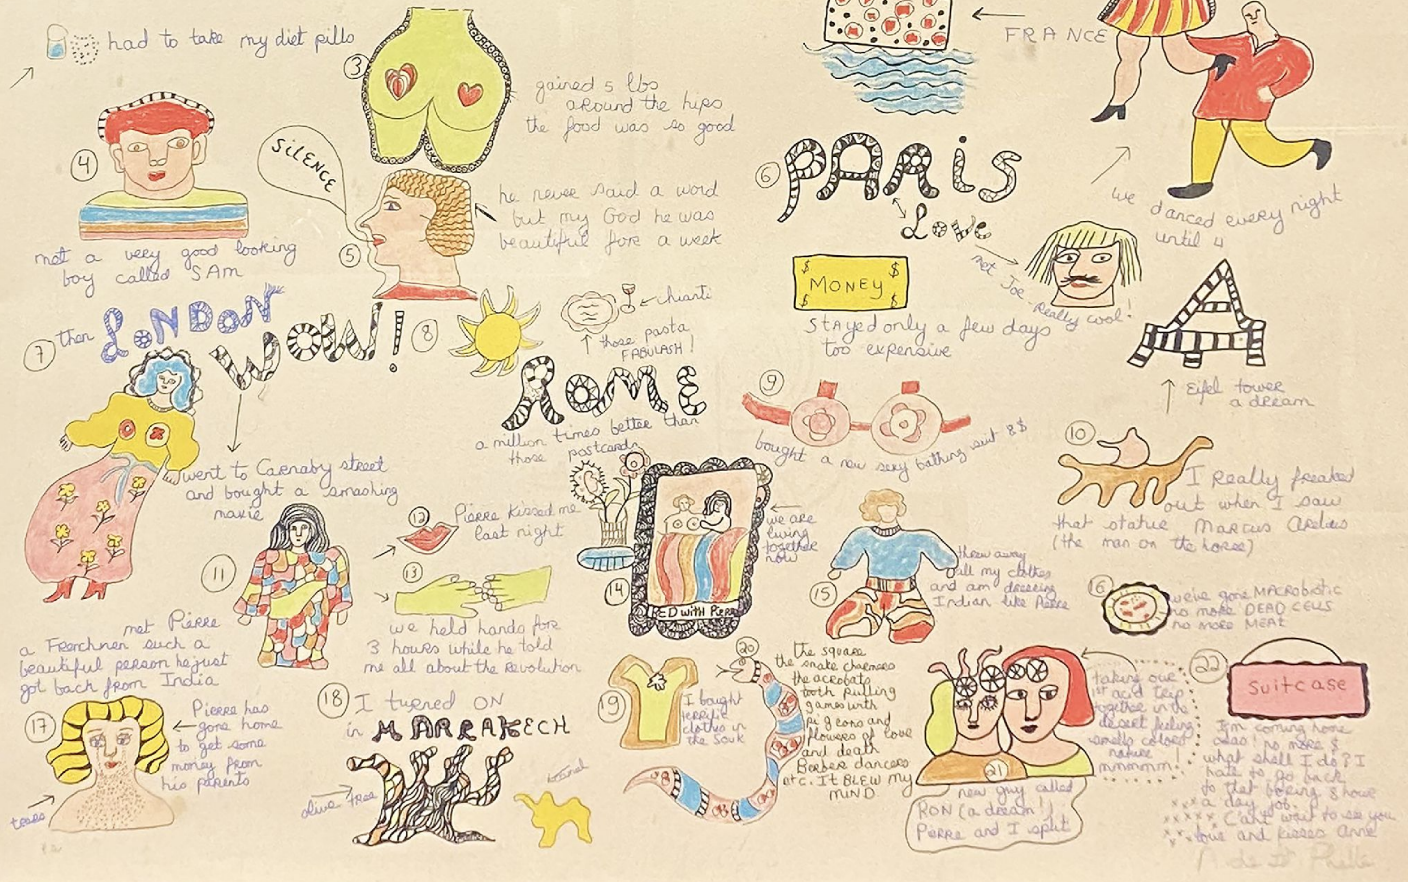

DEAR Diana

I had a marvelous time on the

Niki De Saint Phalle, *Dear Diana*
Lithograph, 22 x 29 1/2 in. (55.9 x 74.9 cm)