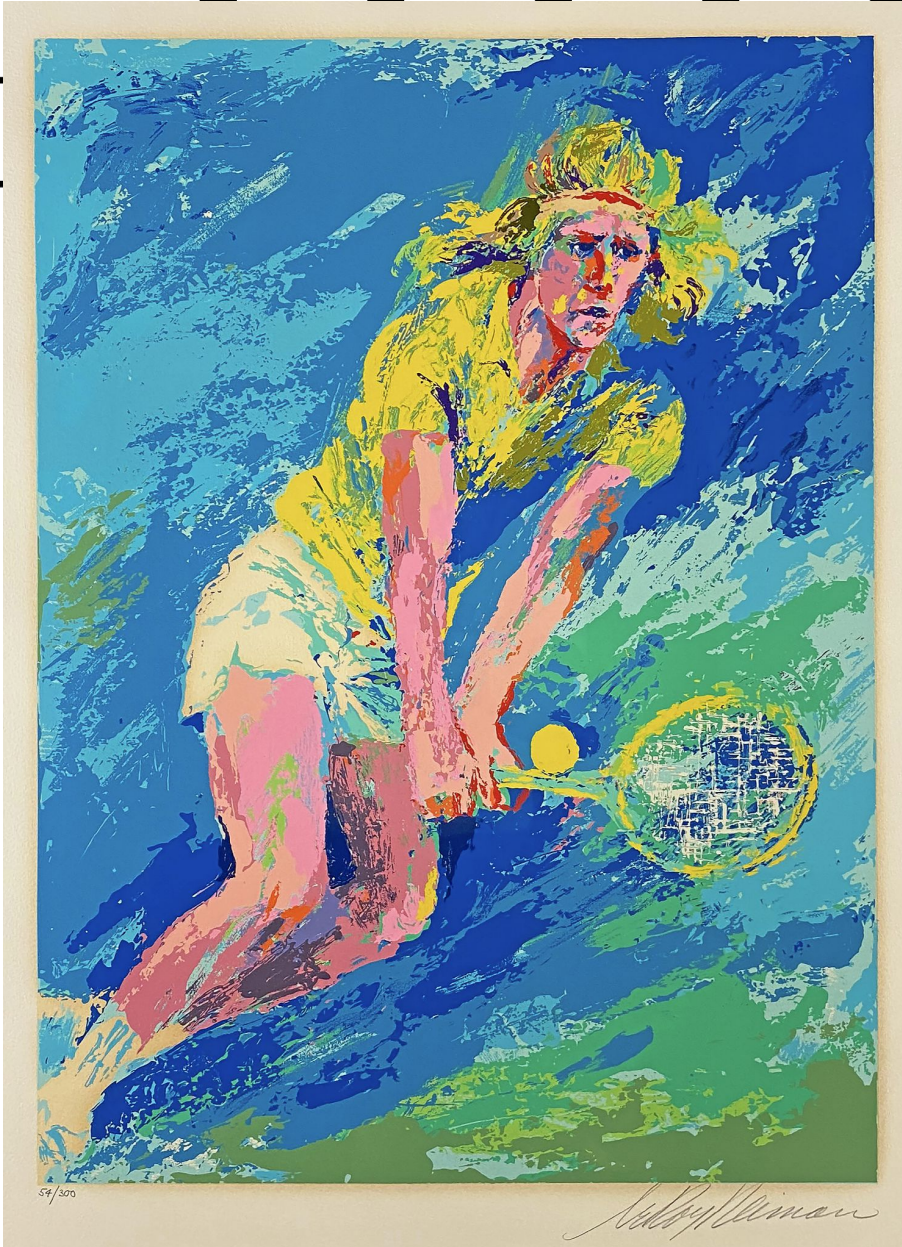

**GALLERY**

**Art**

Leroy Neiman, *Bjorn Borg*  
Serigraph, 23 1/2 x 17 in. (59.7 x 43.2 cm)