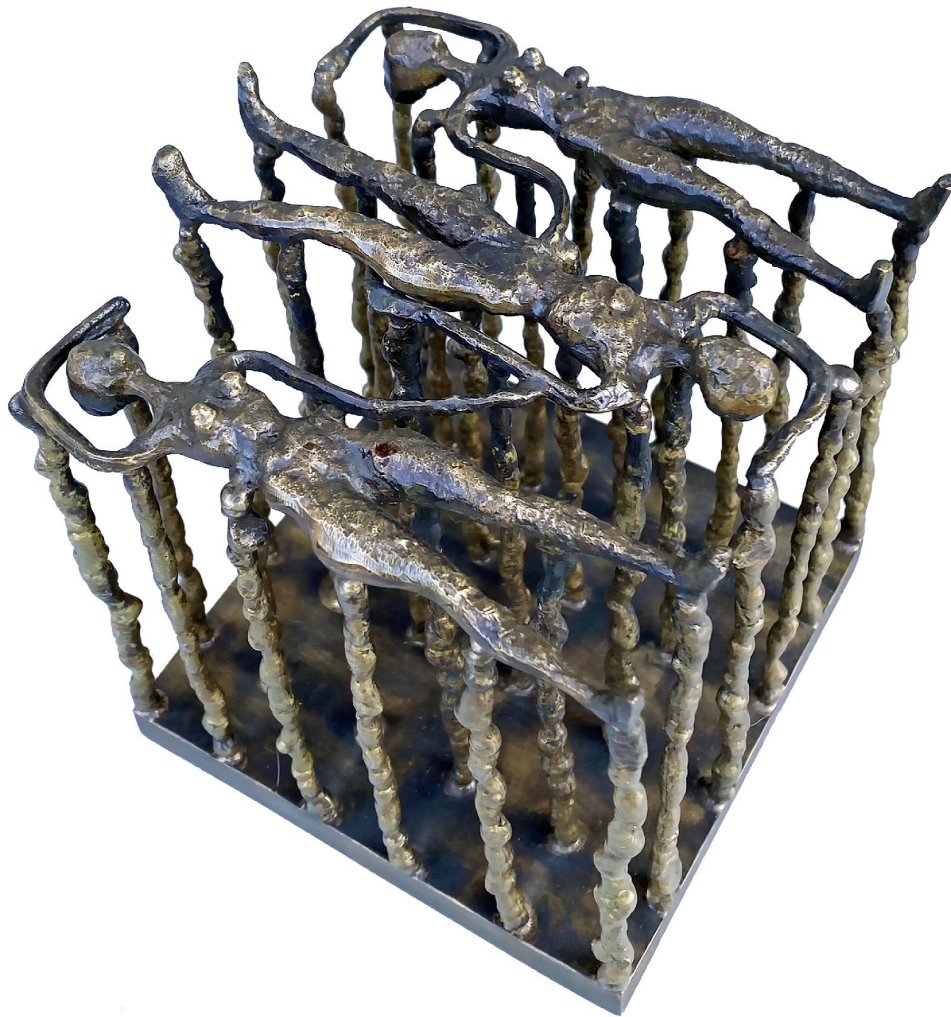

LERV

Kent Addison, *Sleep*, 1971  
Metal, 6 1/2 x 5 x 5 in. (16.5 x 12.7 x 12.7 cm)