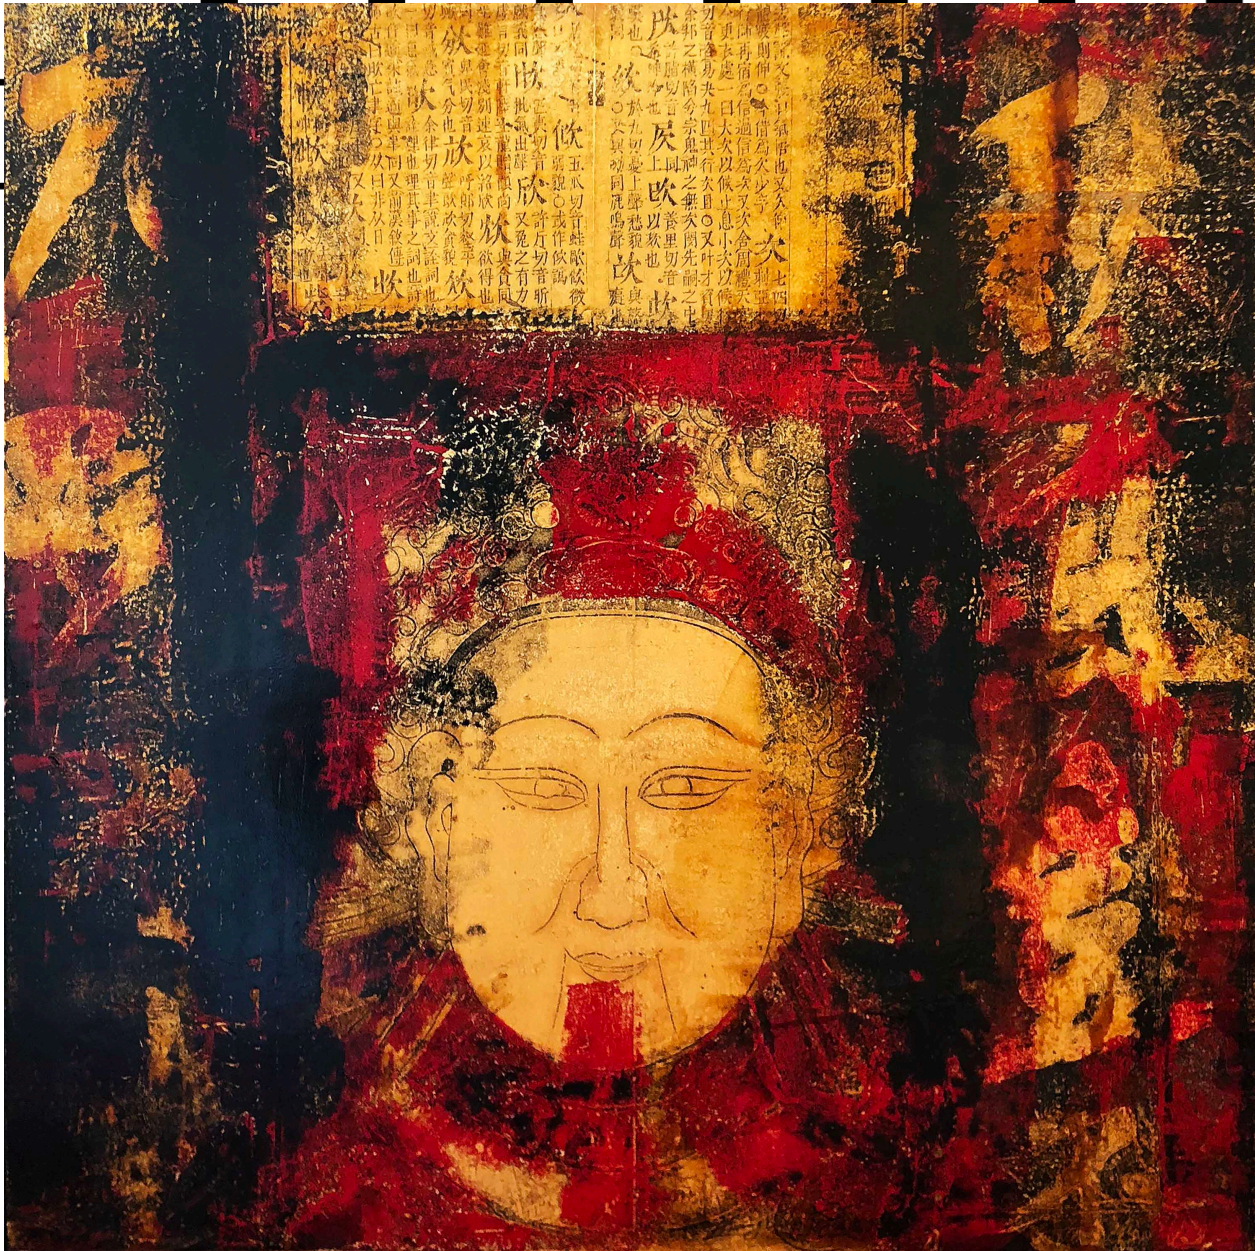

ERY

Gang Huang, *Face with Calligraphy*  
Mixed Media, 23 1/2 x 23 1/2 in.