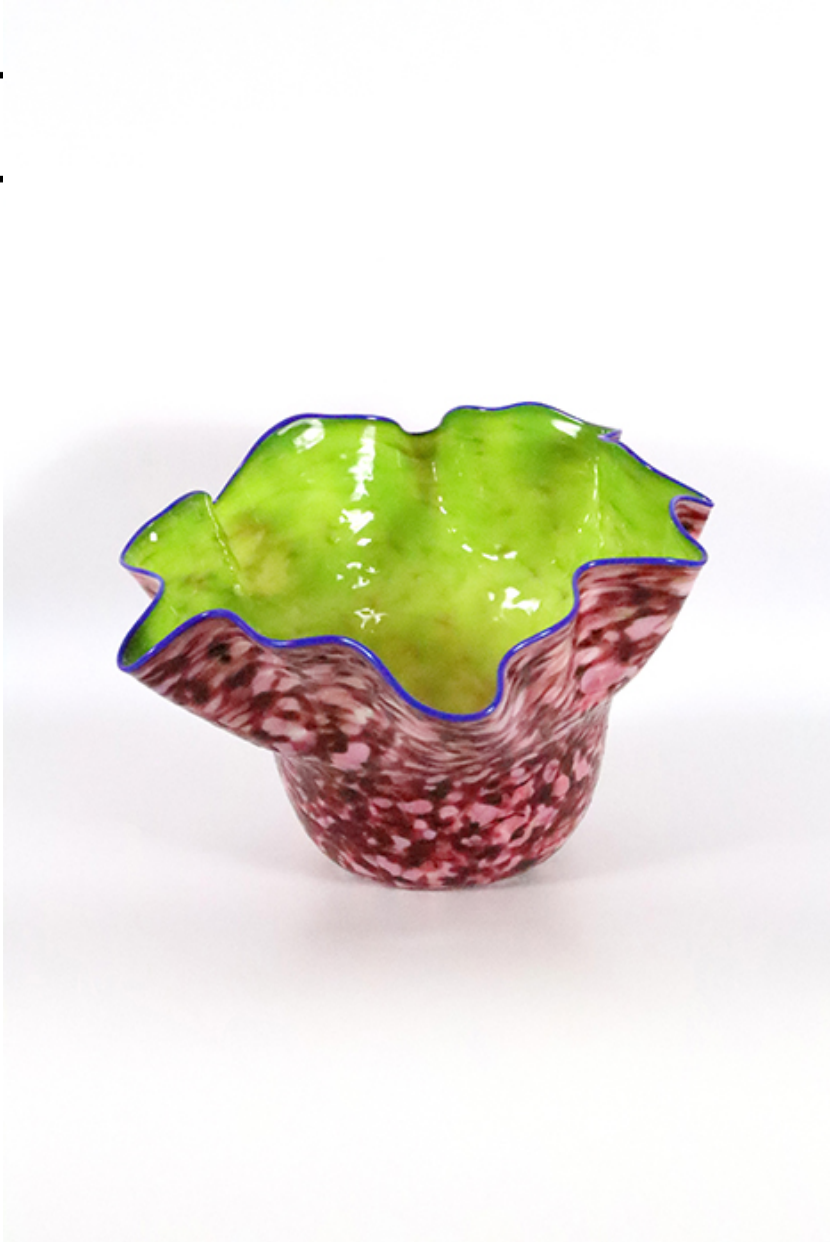

GALLERY

Art

Dale Chihuly, *Zephyr Green Macchia with Blue Lip Wrap*, 1996
Glass, 8 x 10 x 10 in.