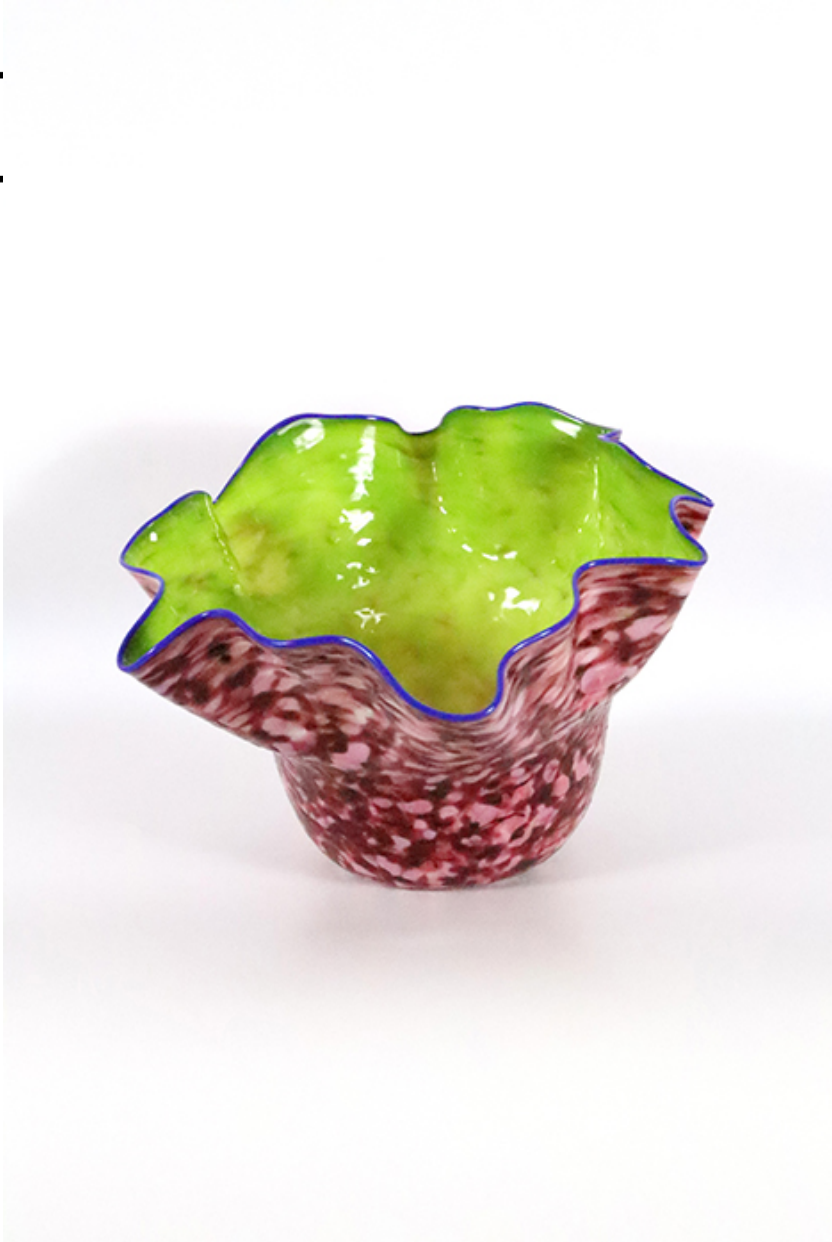

GALLERY

Art

Dale Chihuly, *Zephyr Green Macchia with Blue Lip Wrap*, 1996  
Glass, 8 x 10 x 10 in.