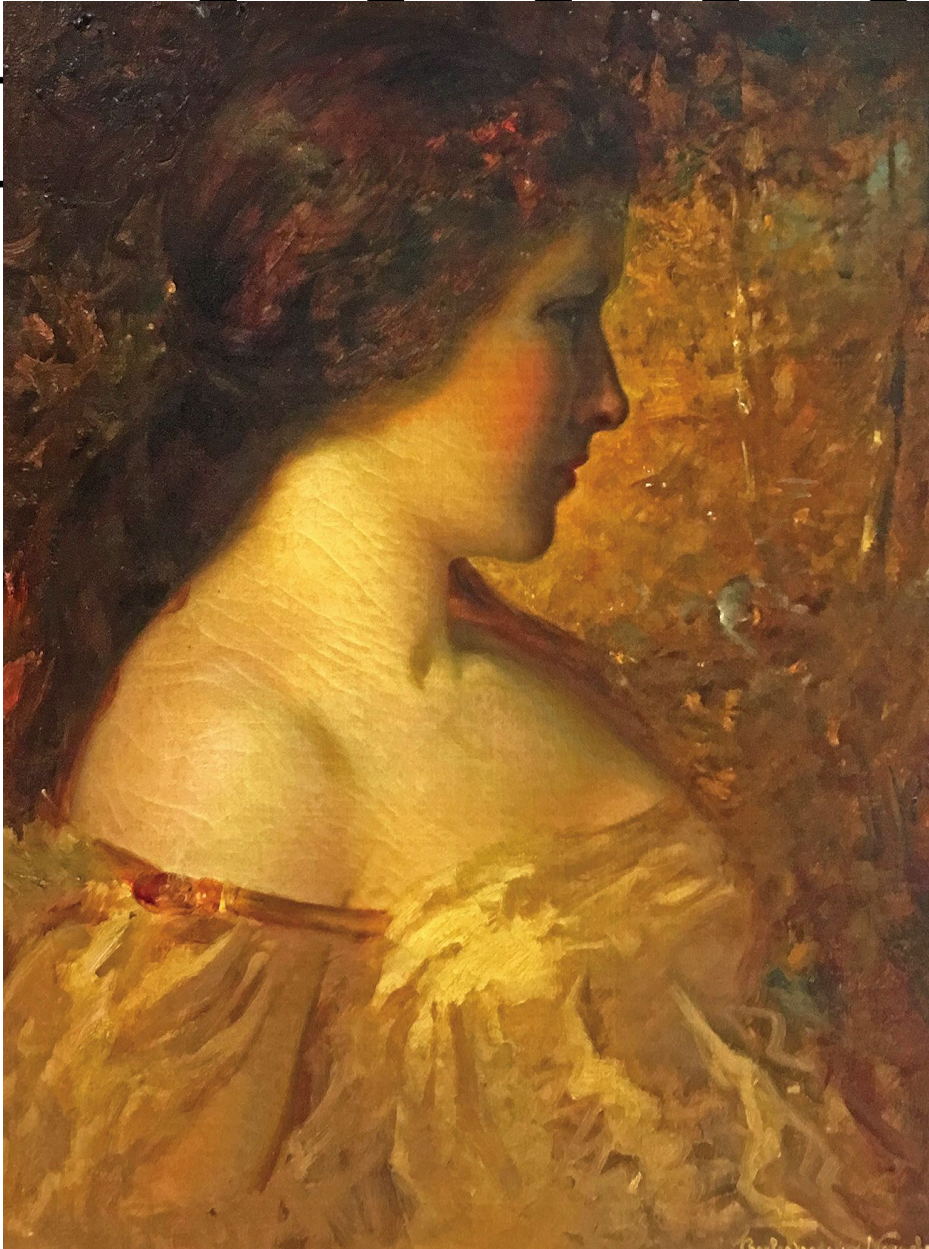

GALLERY

ct

Charles Frederick Naegele, *Profile of a Woman*
Oil on Canvas, 24 x 18 in. (61 x 45.7 cm)